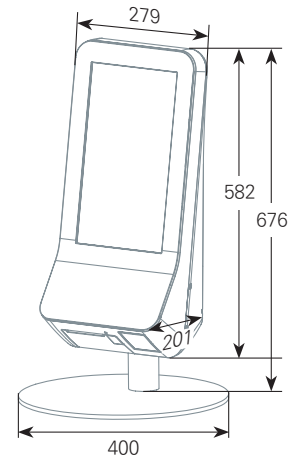

## PHYSICAL DIMENSION

Unit : mm

**Weight**  
6.1 kg (Only Body)

**Installation Type**

- Desk Type
- Stand Type
- Wall-mounted Type

**Box Dimension (W x D x H)**  
Desk Type  
675 x 390 x 285 (mm)  
12.5 kg