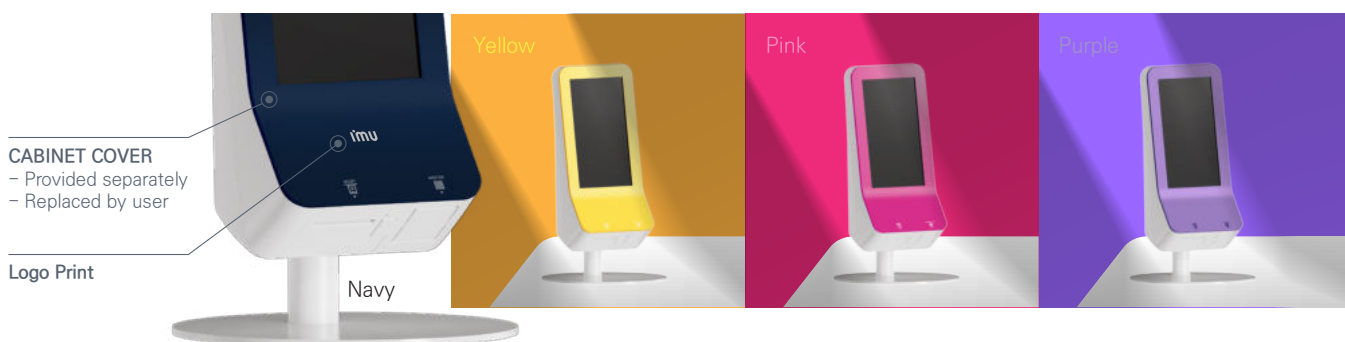

# 15.6 inch RAINBOW KIOSK

IMU's RAINBOW KIOSK is a 15.6 inch FHD kiosk with cost-effectiveness and durability, and is tuned with the best performance.

-   
**CPU**  
**J6412**
-   
**MEMORY**  
**4GB**
-   
**SSD**  
**128GB**

## CUSTOM CABINET COVER

Choose the color that suits your store!  
IMU Kiosk can print custom logos according to customer needs.

## PHYSICAL DIMENSION

Unit : mm

**Weight**  
6.1 kg (Only Body)

**Installation Type**

- Desk Type
- Stand Type
- Wall-mounted Type

**Box Dimension (W x D x H)**  
Desk Type  
675 x 390 x 285 (mm)  
12.5 kg

## KEY FEATURES

- Clear screen with 15.6" FHD resolution
- Internal Speaker
- Modular system (easy maintenance)
- Lightweight product (possible to move and install by one person)
- Optional camera and voice recognition microphone