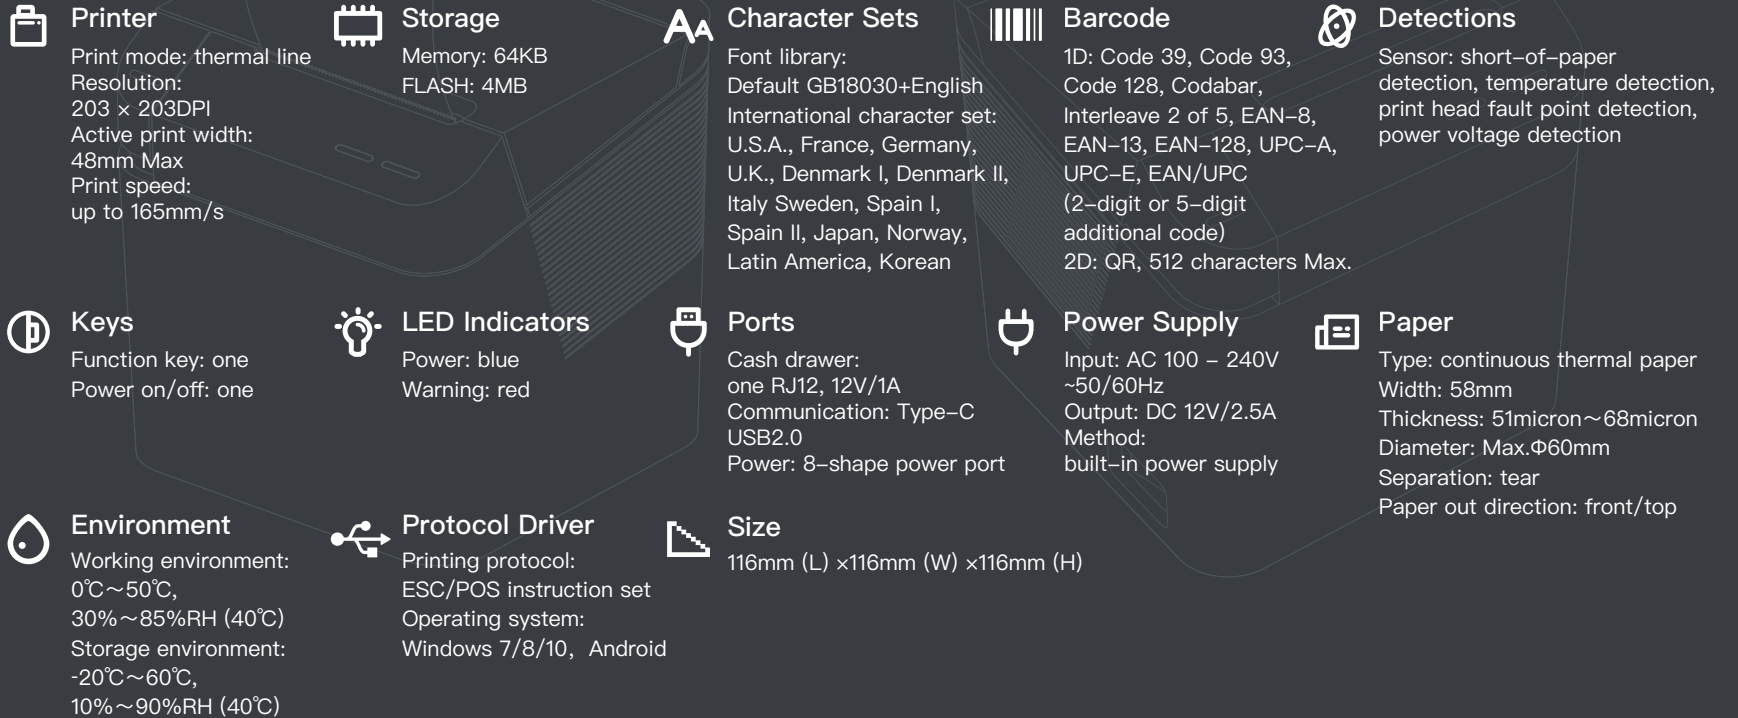

SUNMI 58 Thermal Printer

Tech Specs

Note:

The actual specs of products launched to the market shall take precedence over the info listed in this catalogue; any change may be made without prior notification.